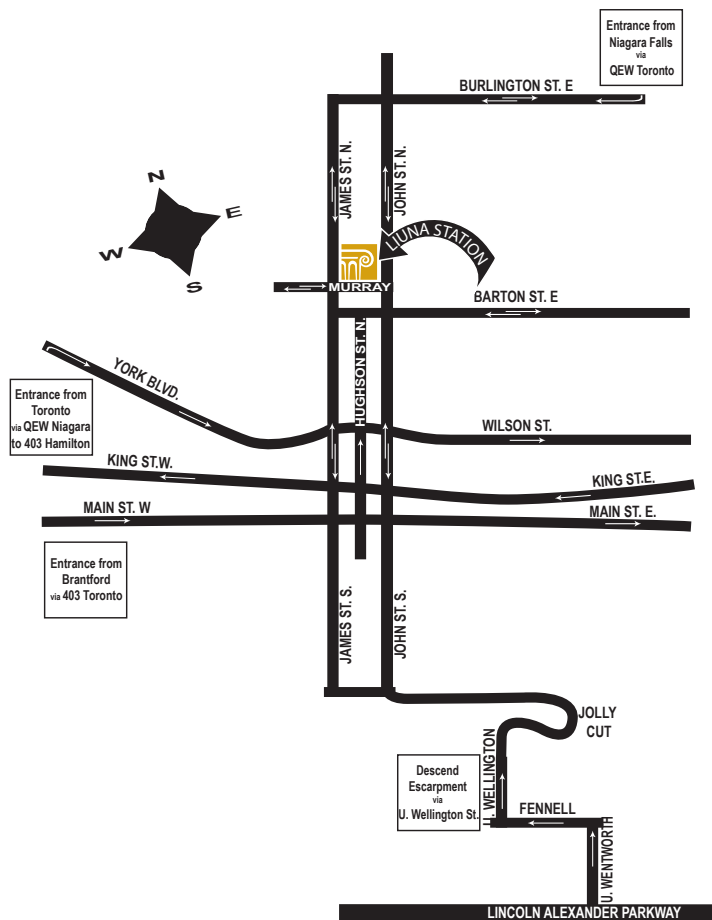

LIUNA STATION

EXTRAORDINARY EVENTS

360 James St. N., Hamilton, ON L8L 1H5
905.525.2410 • 1.866.525.2410